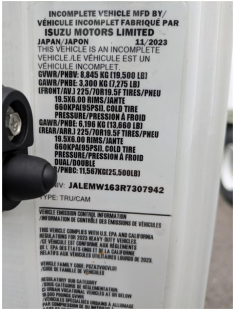

2024 HINO S5 R7307942

NEW/USED	NEW
PRICE	CALL FOR PRICE
YEAR	2024
ENGINE	HINO
HORSEPOWER	210
TRANSMISSION(S)	AUTOMATIC
SUSPENSION	SPRING
COLOR	WHITE
MILEAGE	565
STOCK #	R7307942
MAKE	HINO
MODEL	S5
QUANTITY	1
REAR AXLE WEIGHT	LBS
FRONT AXLE WEIGHT	LBS