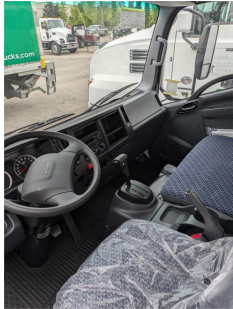

2024 HINO S5 R7307942

NEW/USED	NEW
PRICE	CALL FOR PRICE
YEAR	2024
ENGINE	HINO
HORSEPOWER	210
TRANSMISSION(S)	AUTOMATIC
SUSPENSION	SPRING
COLOR	WHITE
MILEAGE	565
STOCK #	R7307942
MAKE	HINO
MODEL	S5
QUANTITY	1
REAR AXLE WEIGHT	LBS
FRONT AXLE WEIGHT	LBS