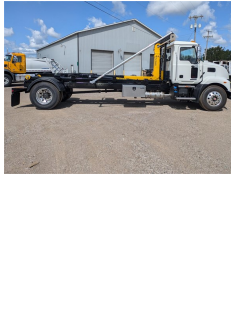

## 2024 MACK MD7 75558

NEW/USED	NEW
PRICE	CALL FOR PRICE
YEAR	2024
ENGINE	CUMMINS
HORSEPOWER	280
TRANSMISSION(S)	AUTOMATIC
AXLES	SINGLE
SUSPENSION	SPRING
COLOR	WHITE
MILEAGE	267
STOCK #	75558
MAKE	MACK
MODEL	MD7
QUANTITY	1
WHEELS	ALL ALUMINUM
REAR AXLE WEIGHT	21000 LBS
FRONT AXLE WEIGHT	12000 LBS

DETAILS

#33,000LBS DERATED TO 26,000LB(UNDER CDL) 15YRD  
 CONTAINER AVAILABLE. RED OR BLACK READY TO WOR

**BROWSE OUR FULL INVENTORY AT  
 INTERSTATETRUCKSOURCE.COM**