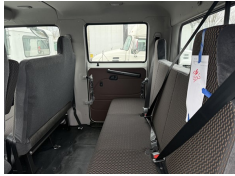

2025 HINO L7 25-50027

NEW/USED	NEW
PRICE	CALL FOR PRICE
YEAR	2025
ENGINE	CUMMINS
ENGINE_MODEL	B6.7
HORSEPOWER	240
TRANSMISSION(S)	AMT
STOCK #	25-50027
MAKE	HINO
MODEL	L7
QUANTITY	2
REAR AXLE WEIGHT	LBS
FRONT AXLE WEIGHT	LBS